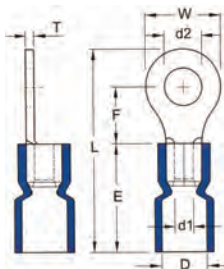

Vinyl Insulated Ring Terminals

NEW
BULK PACKS

MAXIMUM ELECTRIC CURRENT:

AWG	22	20	18	16	14	12	10
AMP	9	12	17	18	30	35	50

MAXIMUM ELECTRIC RATING: 167°F (75°C) 600 Volts

INSULATION MATERIAL: Vinyl

TERMINAL MATERIAL: Electro-Tin Plated Copper

FEATURES: Serrated Barrel, Expanded Insulation

DIMENSIONS = INCHES